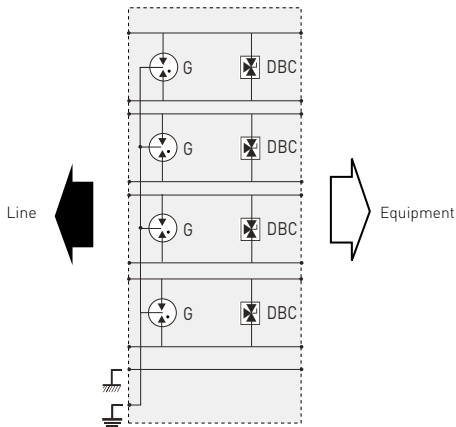

MJ8-POE SERIES

- PoE++ compatible
- up to 10Gigabit Ethernet compatible
- Category 6A or 5E compatible
- RJ45 connectors
- Bi-directional
- Mounted on frame or DIN rail
- IEC 61643-21, EN 61643-21 and UL497B compliance

Characteristics

CITEL Model	MJ8-POE-C6A	MJ8-POE-A
Description	RJ45 surge protector for POE++	
Network	10Gigabit Ethernet, Category 6A	Gigabit Ethernet, Category 5E
Max. data rate	10 Gbps	1 Gbps
SPD configuration	4 pairs + shielded	4 pairs + shielded
Pin outs	[1-2][3-6][4-5][7-8]	[1-2][3-6][4-5][7-8]
Nominal line voltage	Un 48 Vdc	48 Vdc
Max. DC operating voltage	Uc 60 Vdc	60 Vdc
Max. Load current	IL 2000 mA	2000 mA
Max. frequency	f max > 500 MHz	> 100 MHz
Insertion loss	< 1 dB	< 1 dB
Line/Ground Nominal discharge current <i>8/20µs Test x 10 - category C2</i>	In 2000 A	2000 A
Nominal discharge current Line/Line <i>8/20µs Test x 10 - category C2</i>	In 500 A	500 A
Impulse current - <i>2 x 10/350µs Test - D1 cat.</i>	Iimp 500 A	500 A
Protection level <i>following C3 Category test - Line/Line</i>	Up 70 V	70 V
Failsafe behavior	Short-circuit	Short-circuit
Mechanical characteristics		
Dimensions	see diagram	
Format	Metallic box with connectors input/output	
Connection to Network	RJ45 shielded connector female input/output	
End of life	transmission interrupt - default mode 2	
Mounting	Mounting flange, Screw lug, DIN Rail	
Operating temperature	-40/+85°C	
Protection rating	IP20	
Housing material	Aluminium	
Standards		
Compliance	IEC 61643-21 / EN61643-21 / UL497B IEEE 802-3af/3at/3bt	IEC 61643-21 / EN 61643-21 / UL497B IEEE 802-3af/3at/3bt
Part number		
	581541	581519