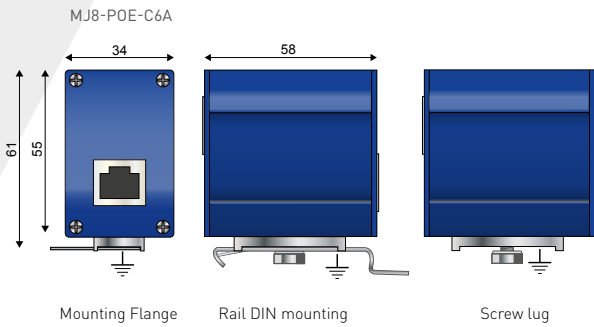

MJ8-POE SERIES

- PoE++ compatible
- up to 10Gigabit Ethernet compatible
- Category 6A or 5E compatible
- RJ45 connectors
- Bi-directional
- Mounted on frame or DIN rail
- IEC 61643-21, EN 61643-21 and UL497B compliance

Characteristics

CITEL Model	MJ8-POE-C6A	MJ8-POE-A
Description	RJ45 surge protector for POE++	
Network	10Gigabit Ethernet, Category 6A	Gigabit Ethernet, Category 5E
Max. data rate	10 Gbps	1 Gbps
SPD configuration	4 pairs + shielded	4 pairs + shielded
Pin outs	[1-2][3-6][4-5][7-8]	[1-2][3-6][4-5][7-8]
Nominal line voltage	Un 48 Vdc	48 Vdc
Max. DC operating voltage	Uc 60 Vdc	60 Vdc
Max. Load current	IL 2000 mA	2000 mA
Max. frequency	f max > 500 MHz	> 100 MHz
Insertion loss	< 1 dB	< 1 dB
Line/Ground Nominal discharge current <i>8/20µs Test x 10 - category C2</i>	In 2000 A	2000 A
Nominal discharge current Line/Line <i>8/20µs Test x 10 - category C2</i>	In 500 A	500 A
Impulse current - <i>2 x 10/350µs Test - D1 cat.</i>	Iimp 500 A	500 A
Protection level <i>following C3 Category test - Line/Line</i>	Up 70 V	70 V
Failsafe behavior	Short-circuit	Short-circuit
Mechanical characteristics		
Dimensions	see diagram	
Format	Metallic box with connectors input/output	
Connection to Network	RJ45 shielded connector female input/output	
End of life	transmission interrupt - default mode 2	
Mounting	Mounting flange, Screw lug, DIN Rail	
Operating temperature	-40/+85°C	
Protection rating	IP20	
Housing material	Aluminium	
Standards		
Compliance	IEC 61643-21 / EN61643-21 / UL497B IEEE 802-3af/3at/3bt	IEC 61643-21 / EN 61643-21 / UL497B IEEE 802-3af/3at/3bt
Part number		
	581541	581519